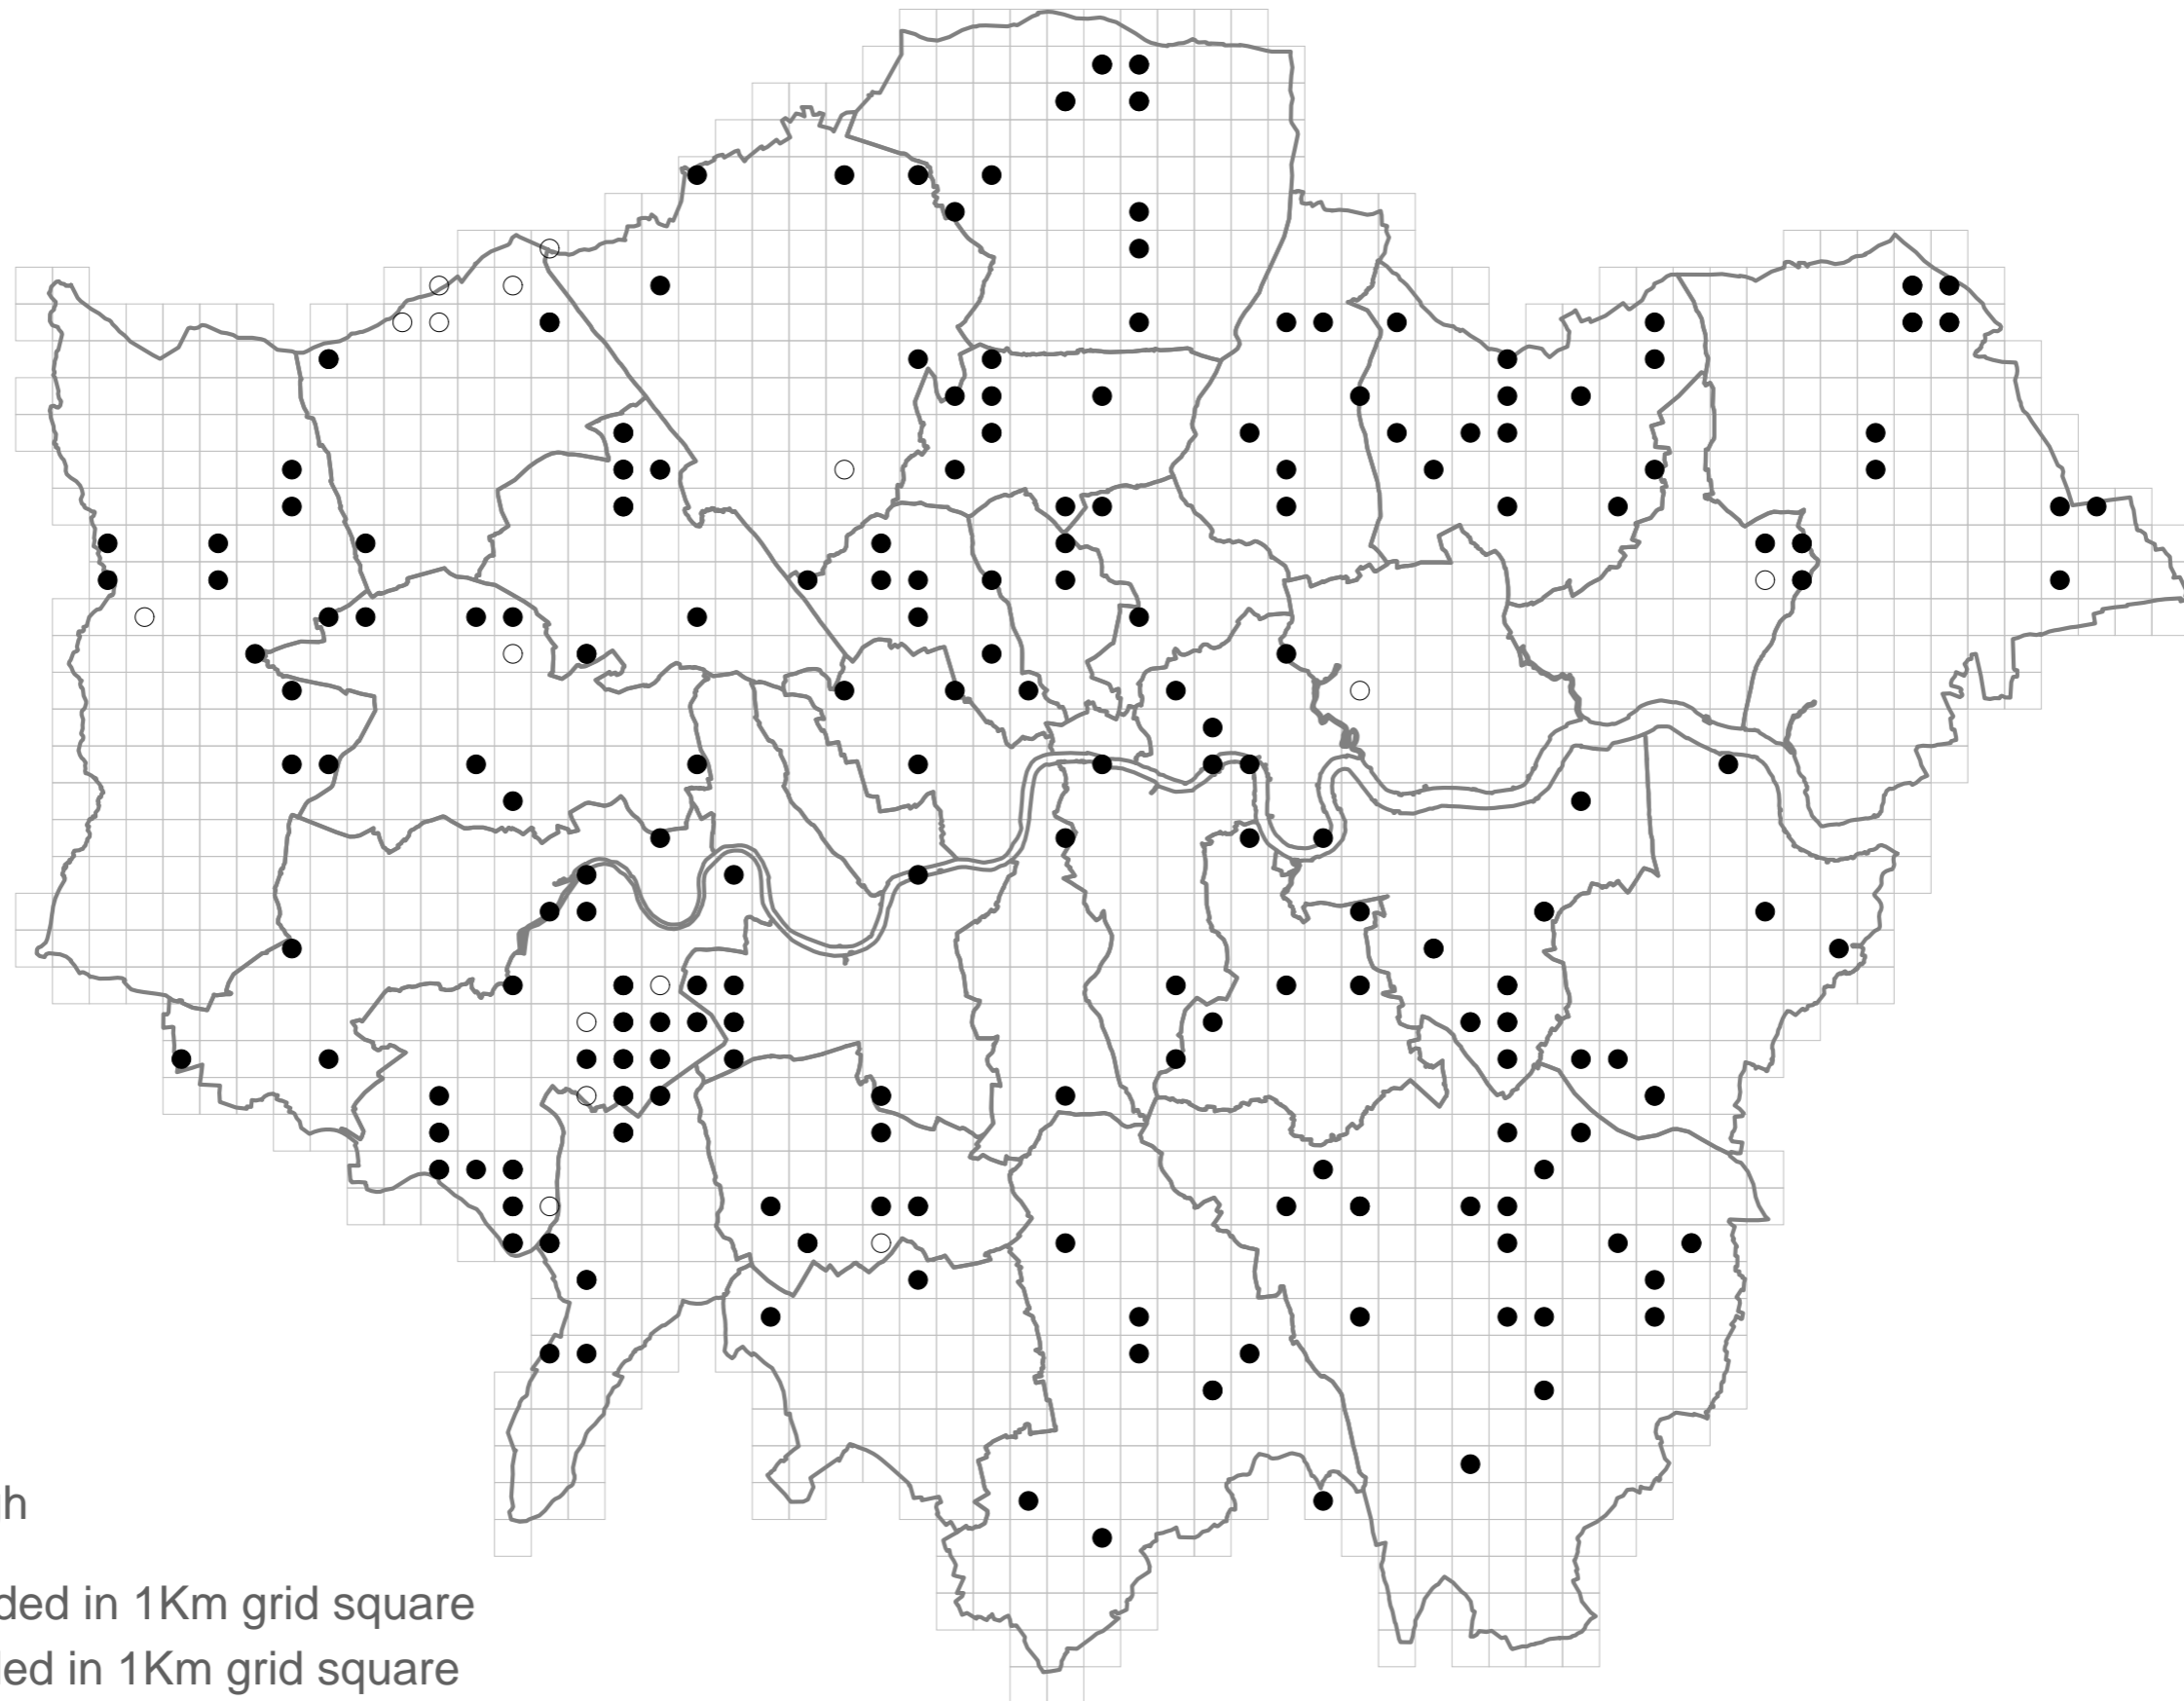

London Smooth Newt Atlas

Connecting London's Amphibian & Reptile Environments (CLARE) Project

GiGL

□ London borough

- Presence recorded in 1Km grid square
- Absence recorded in 1Km grid square