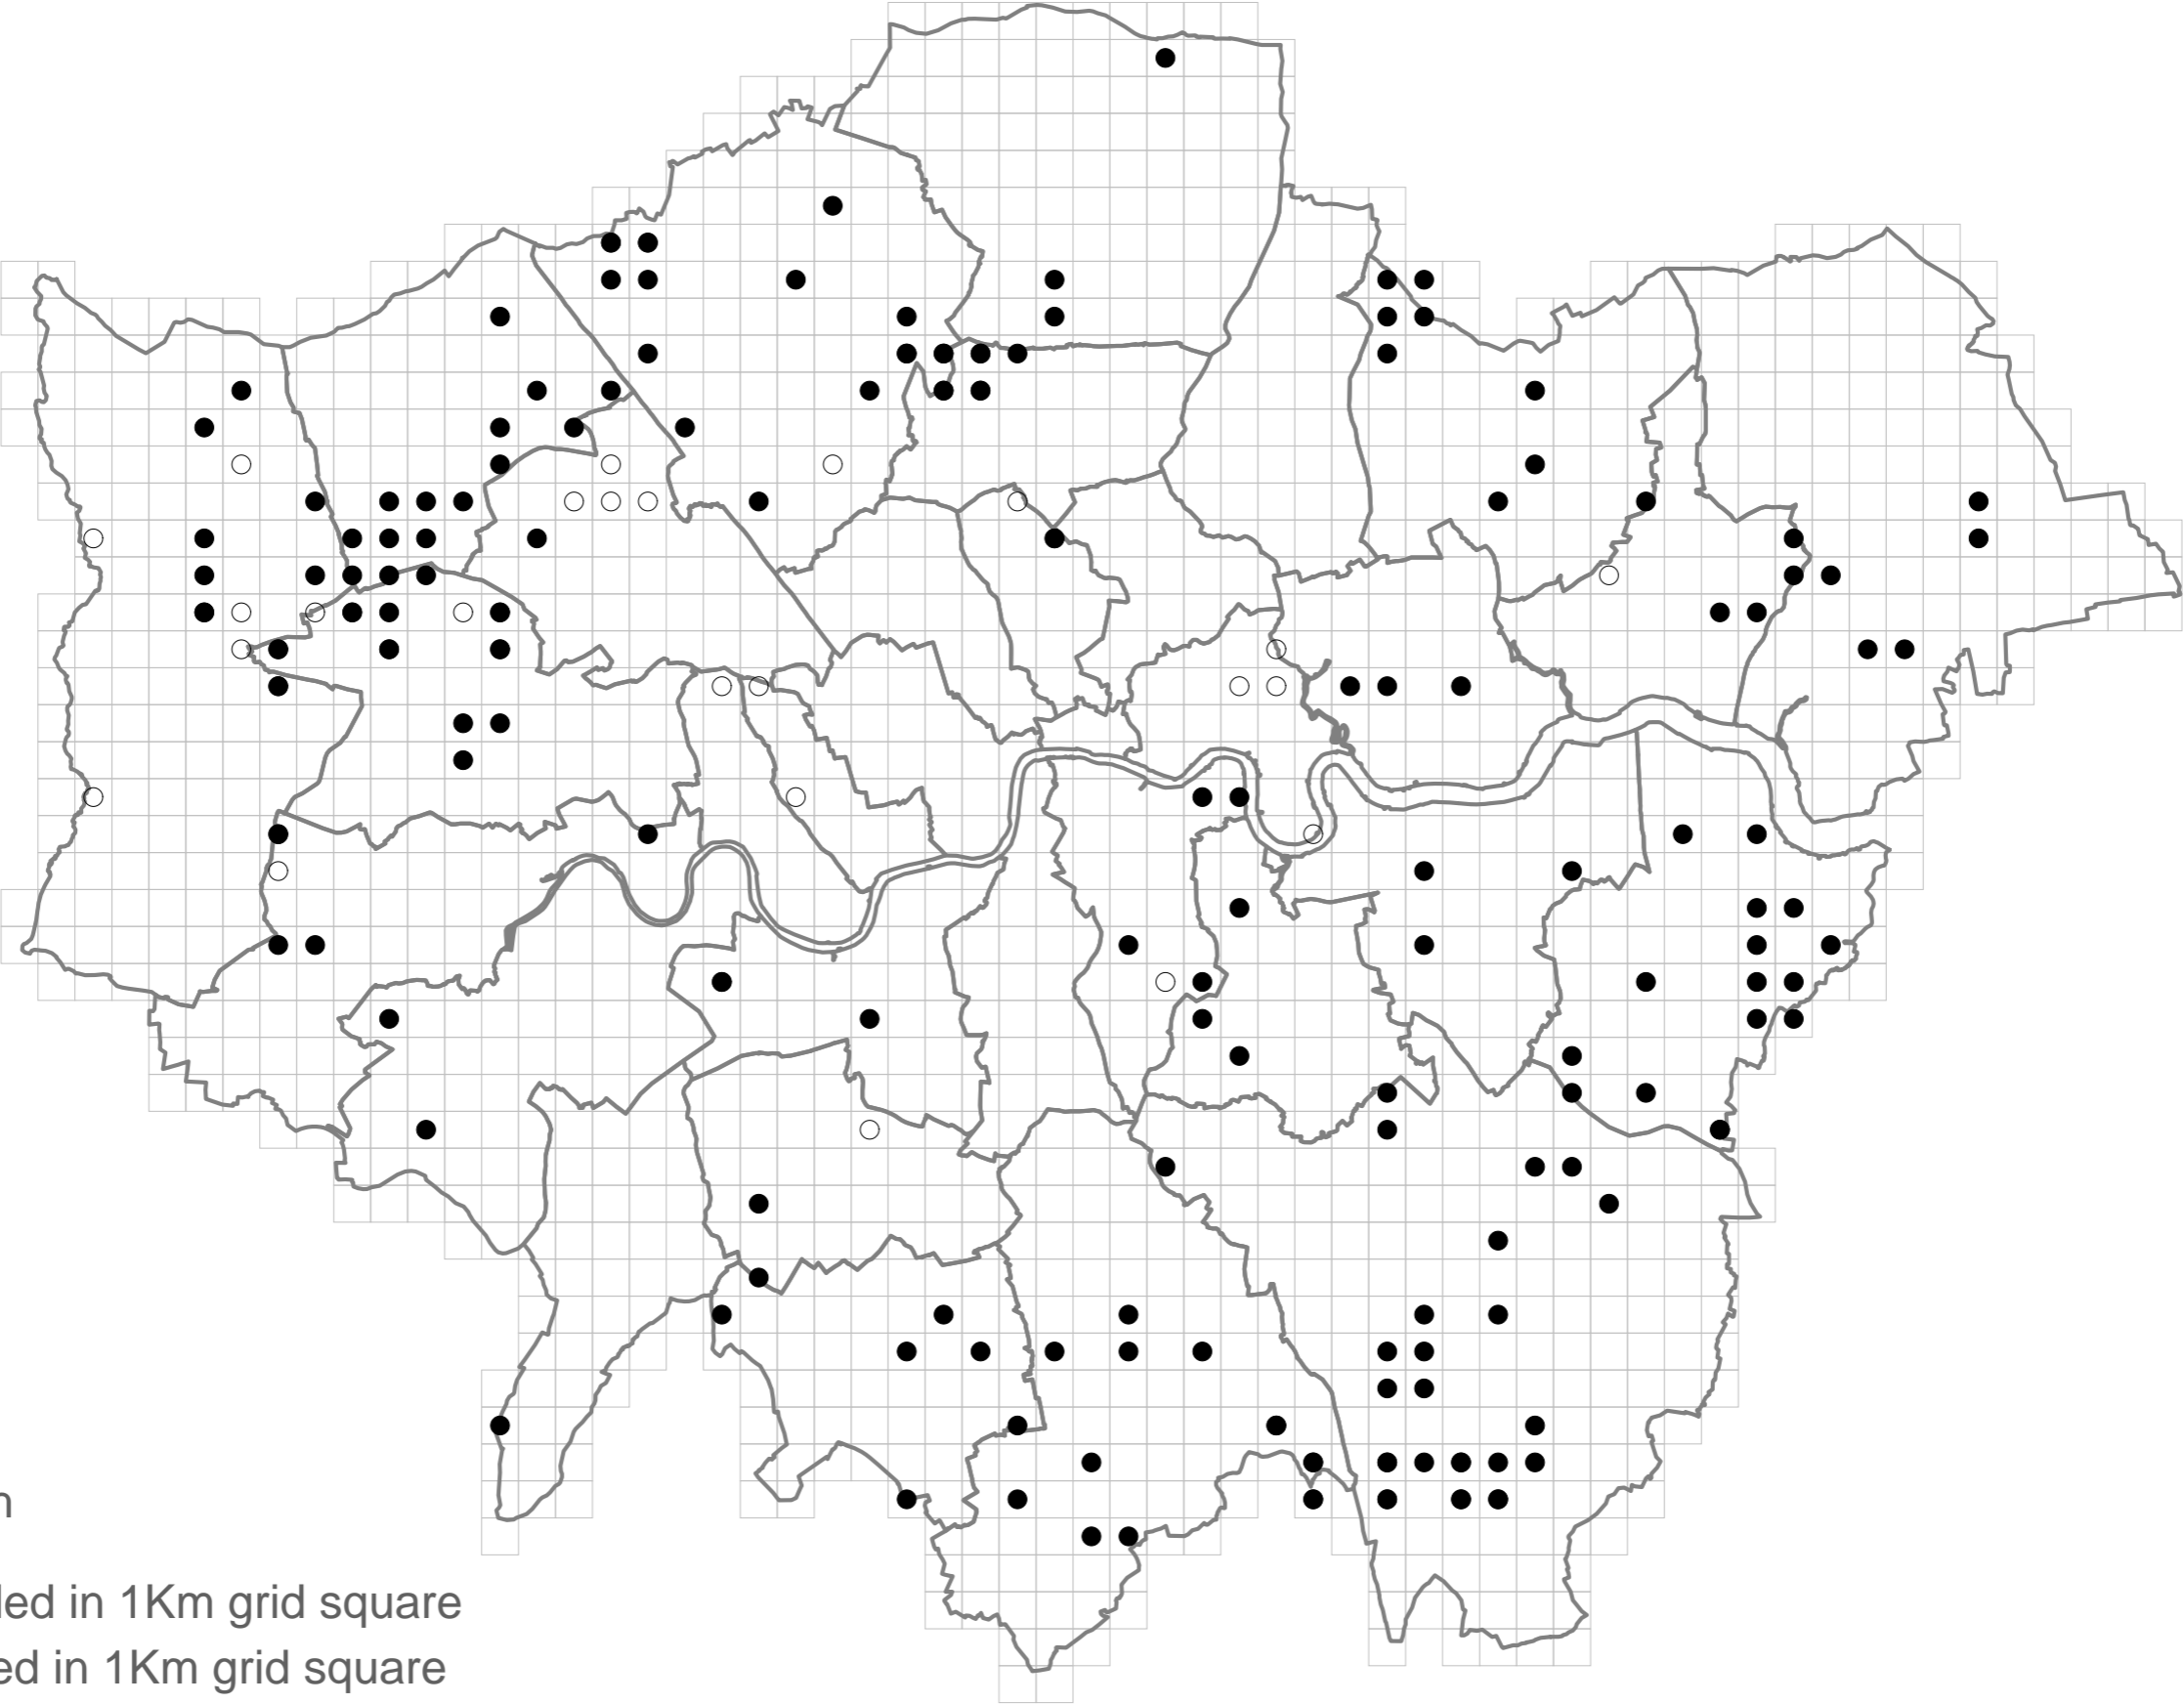

London Slow-worm Atlas

Connecting London's Amphibian & Reptile Environments (CLARE) Project

- London borough
- Presence recorded in 1Km grid square
- Absence recorded in 1Km grid square