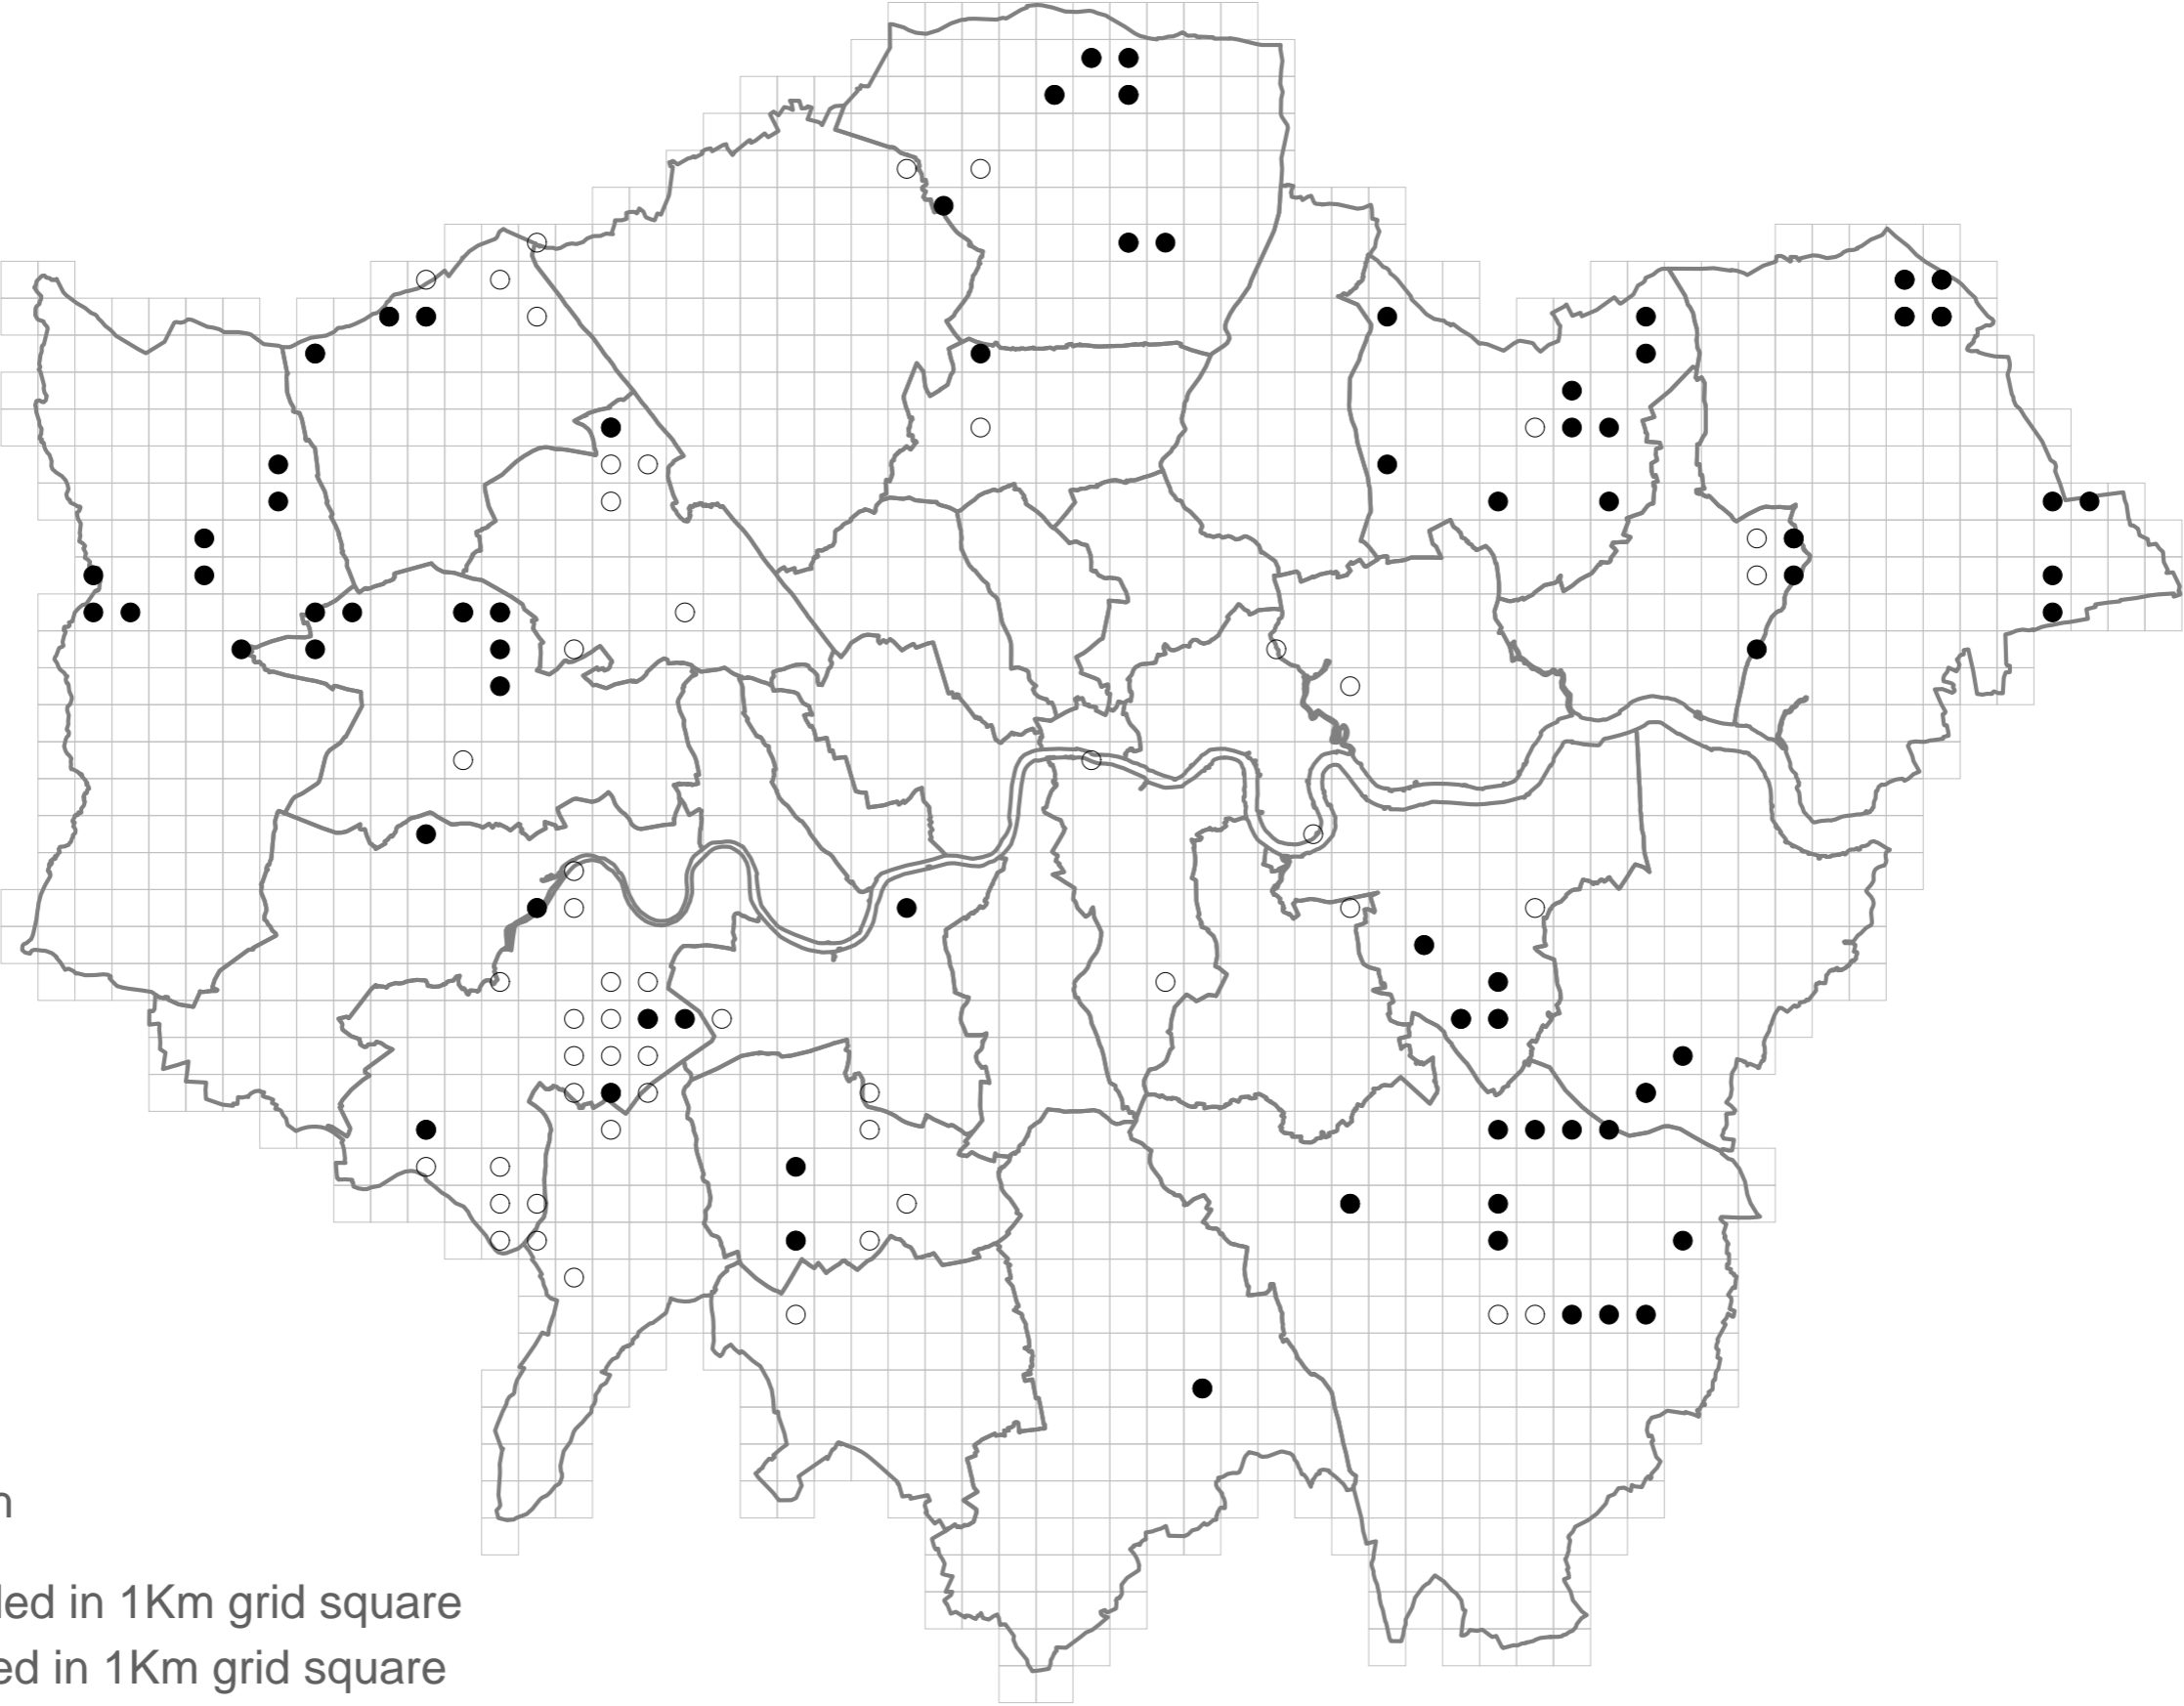

# London Great Crested Newt Atlas

Connecting London's Amphibian & Reptile Environments (CLARE) Project

□ London borough

- Presence recorded in 1Km grid square
- Absence recorded in 1Km grid square