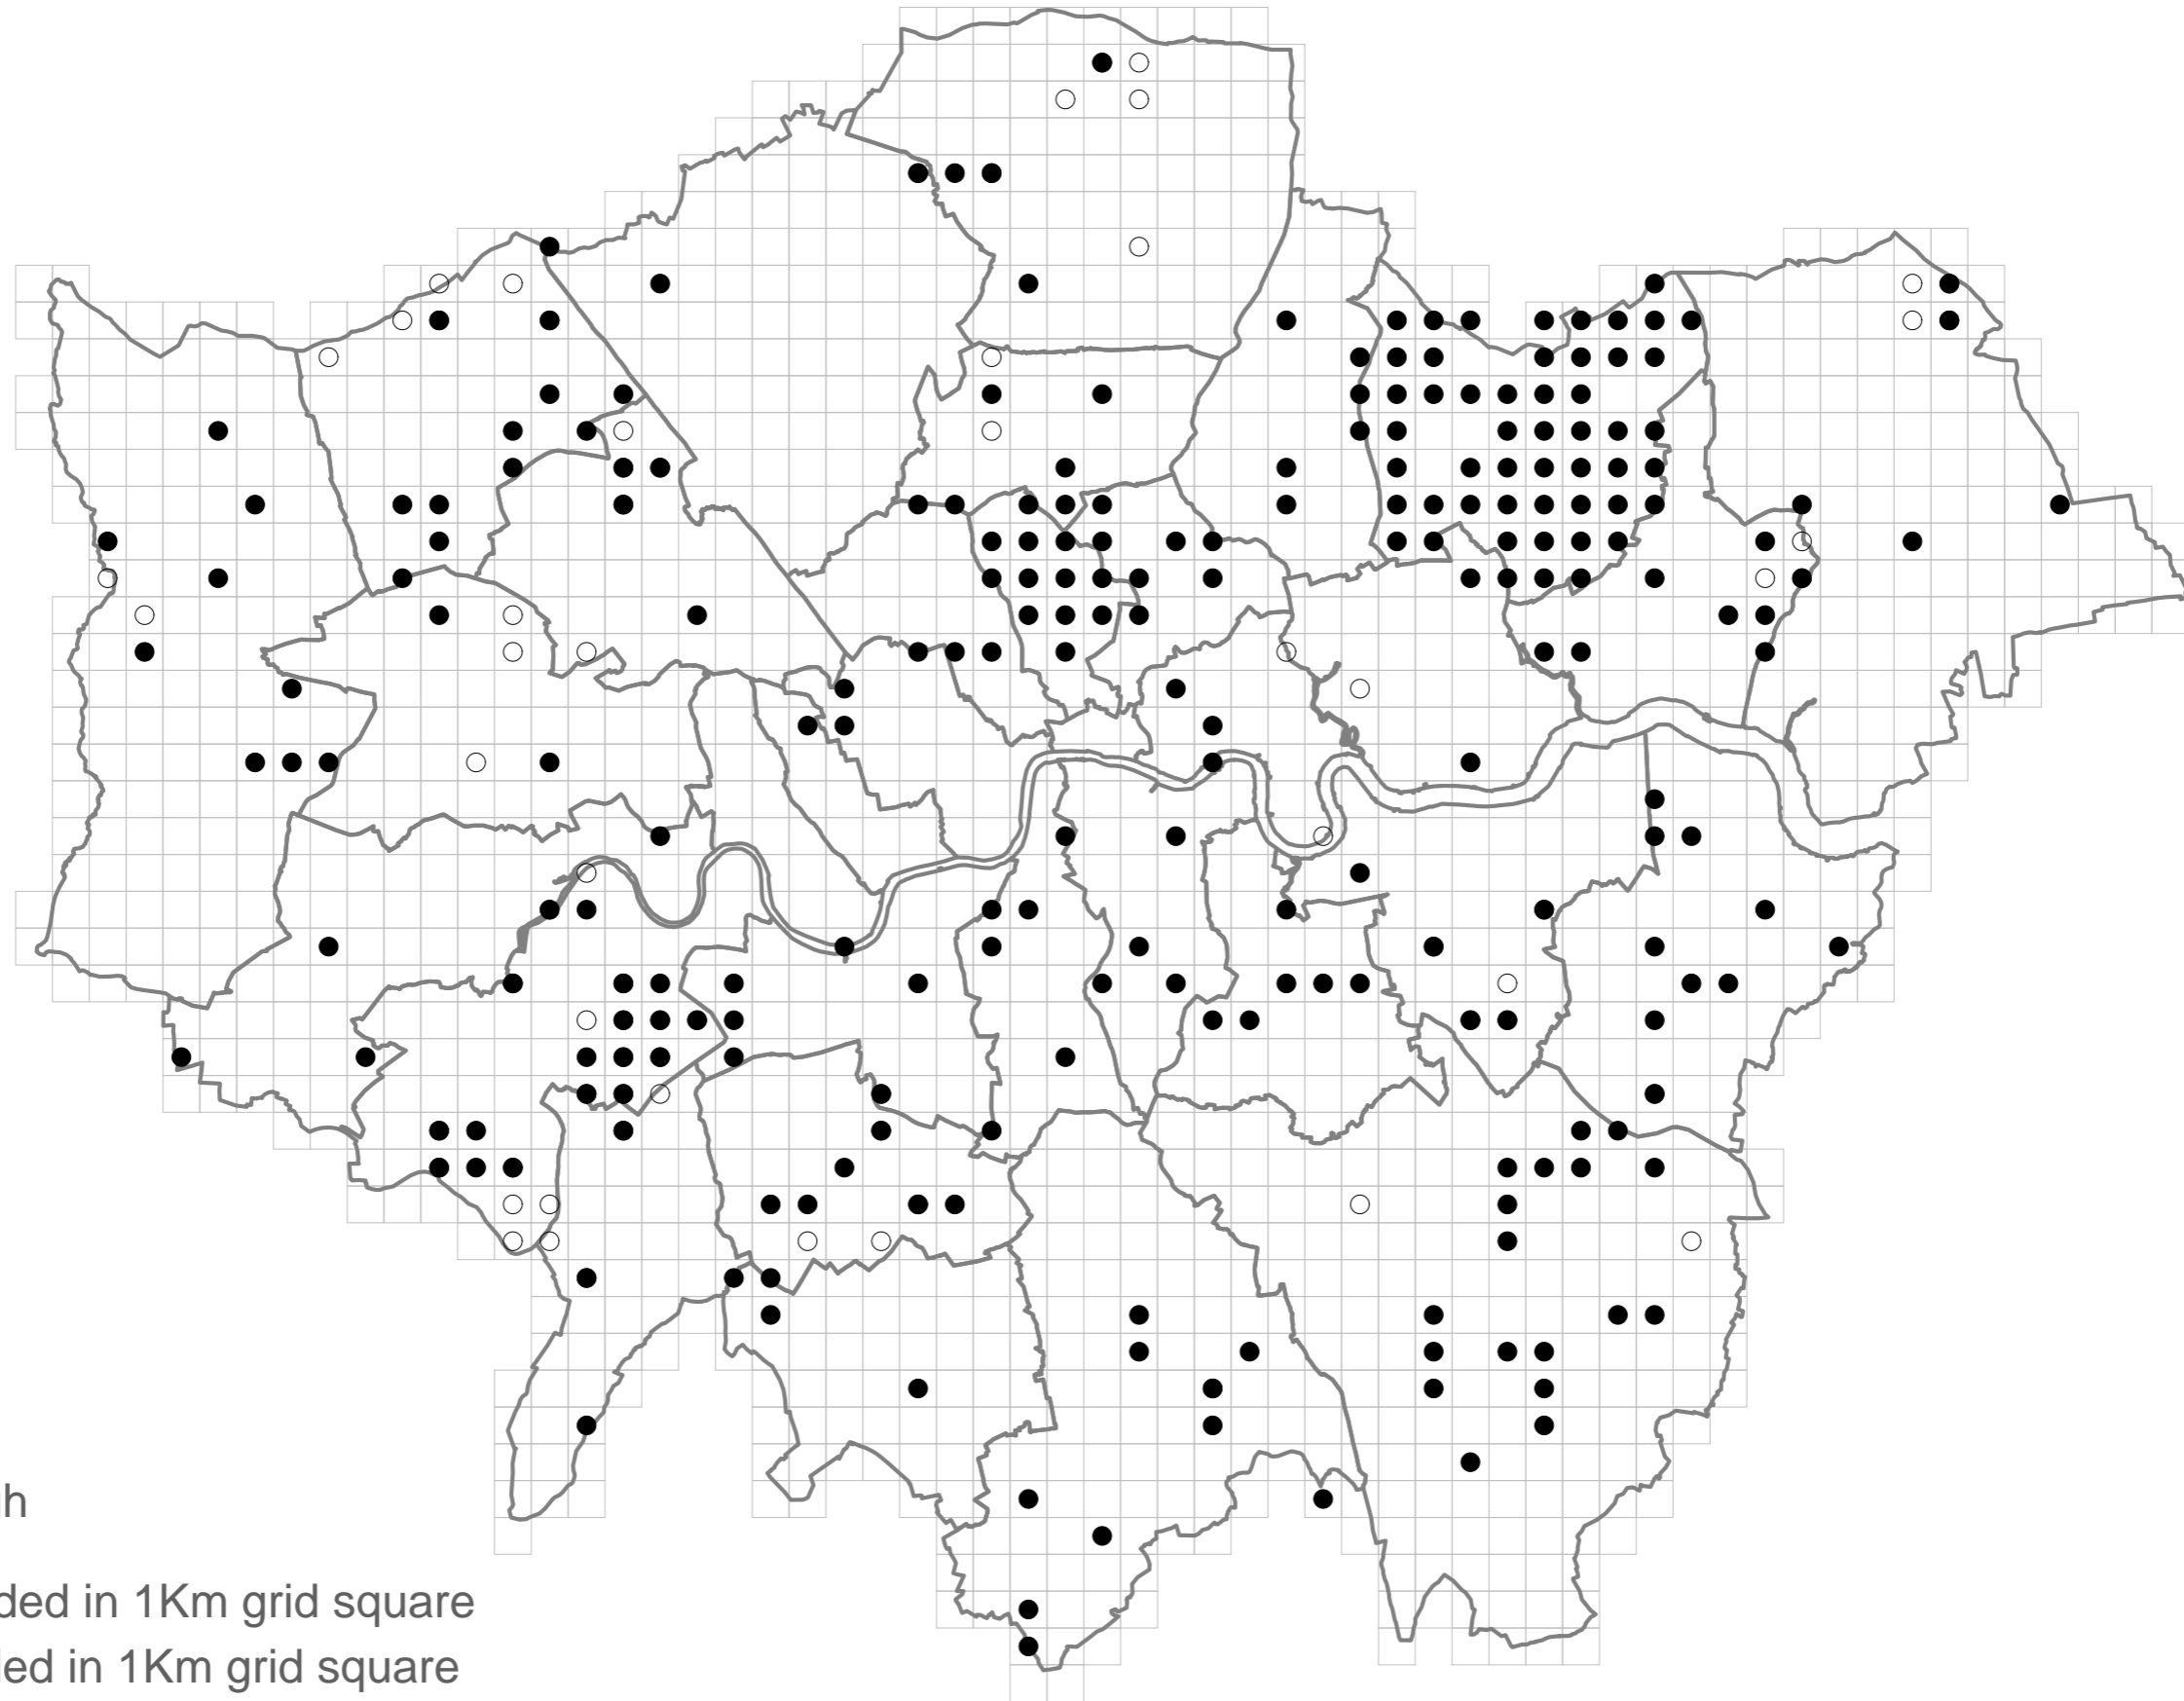

# London Common Toad Atlas

Connecting London's Amphibian & Reptile Environments (CLARE) Project

GiGL

□ London borough

- Presence recorded in 1Km grid square
- Absence recorded in 1Km grid square