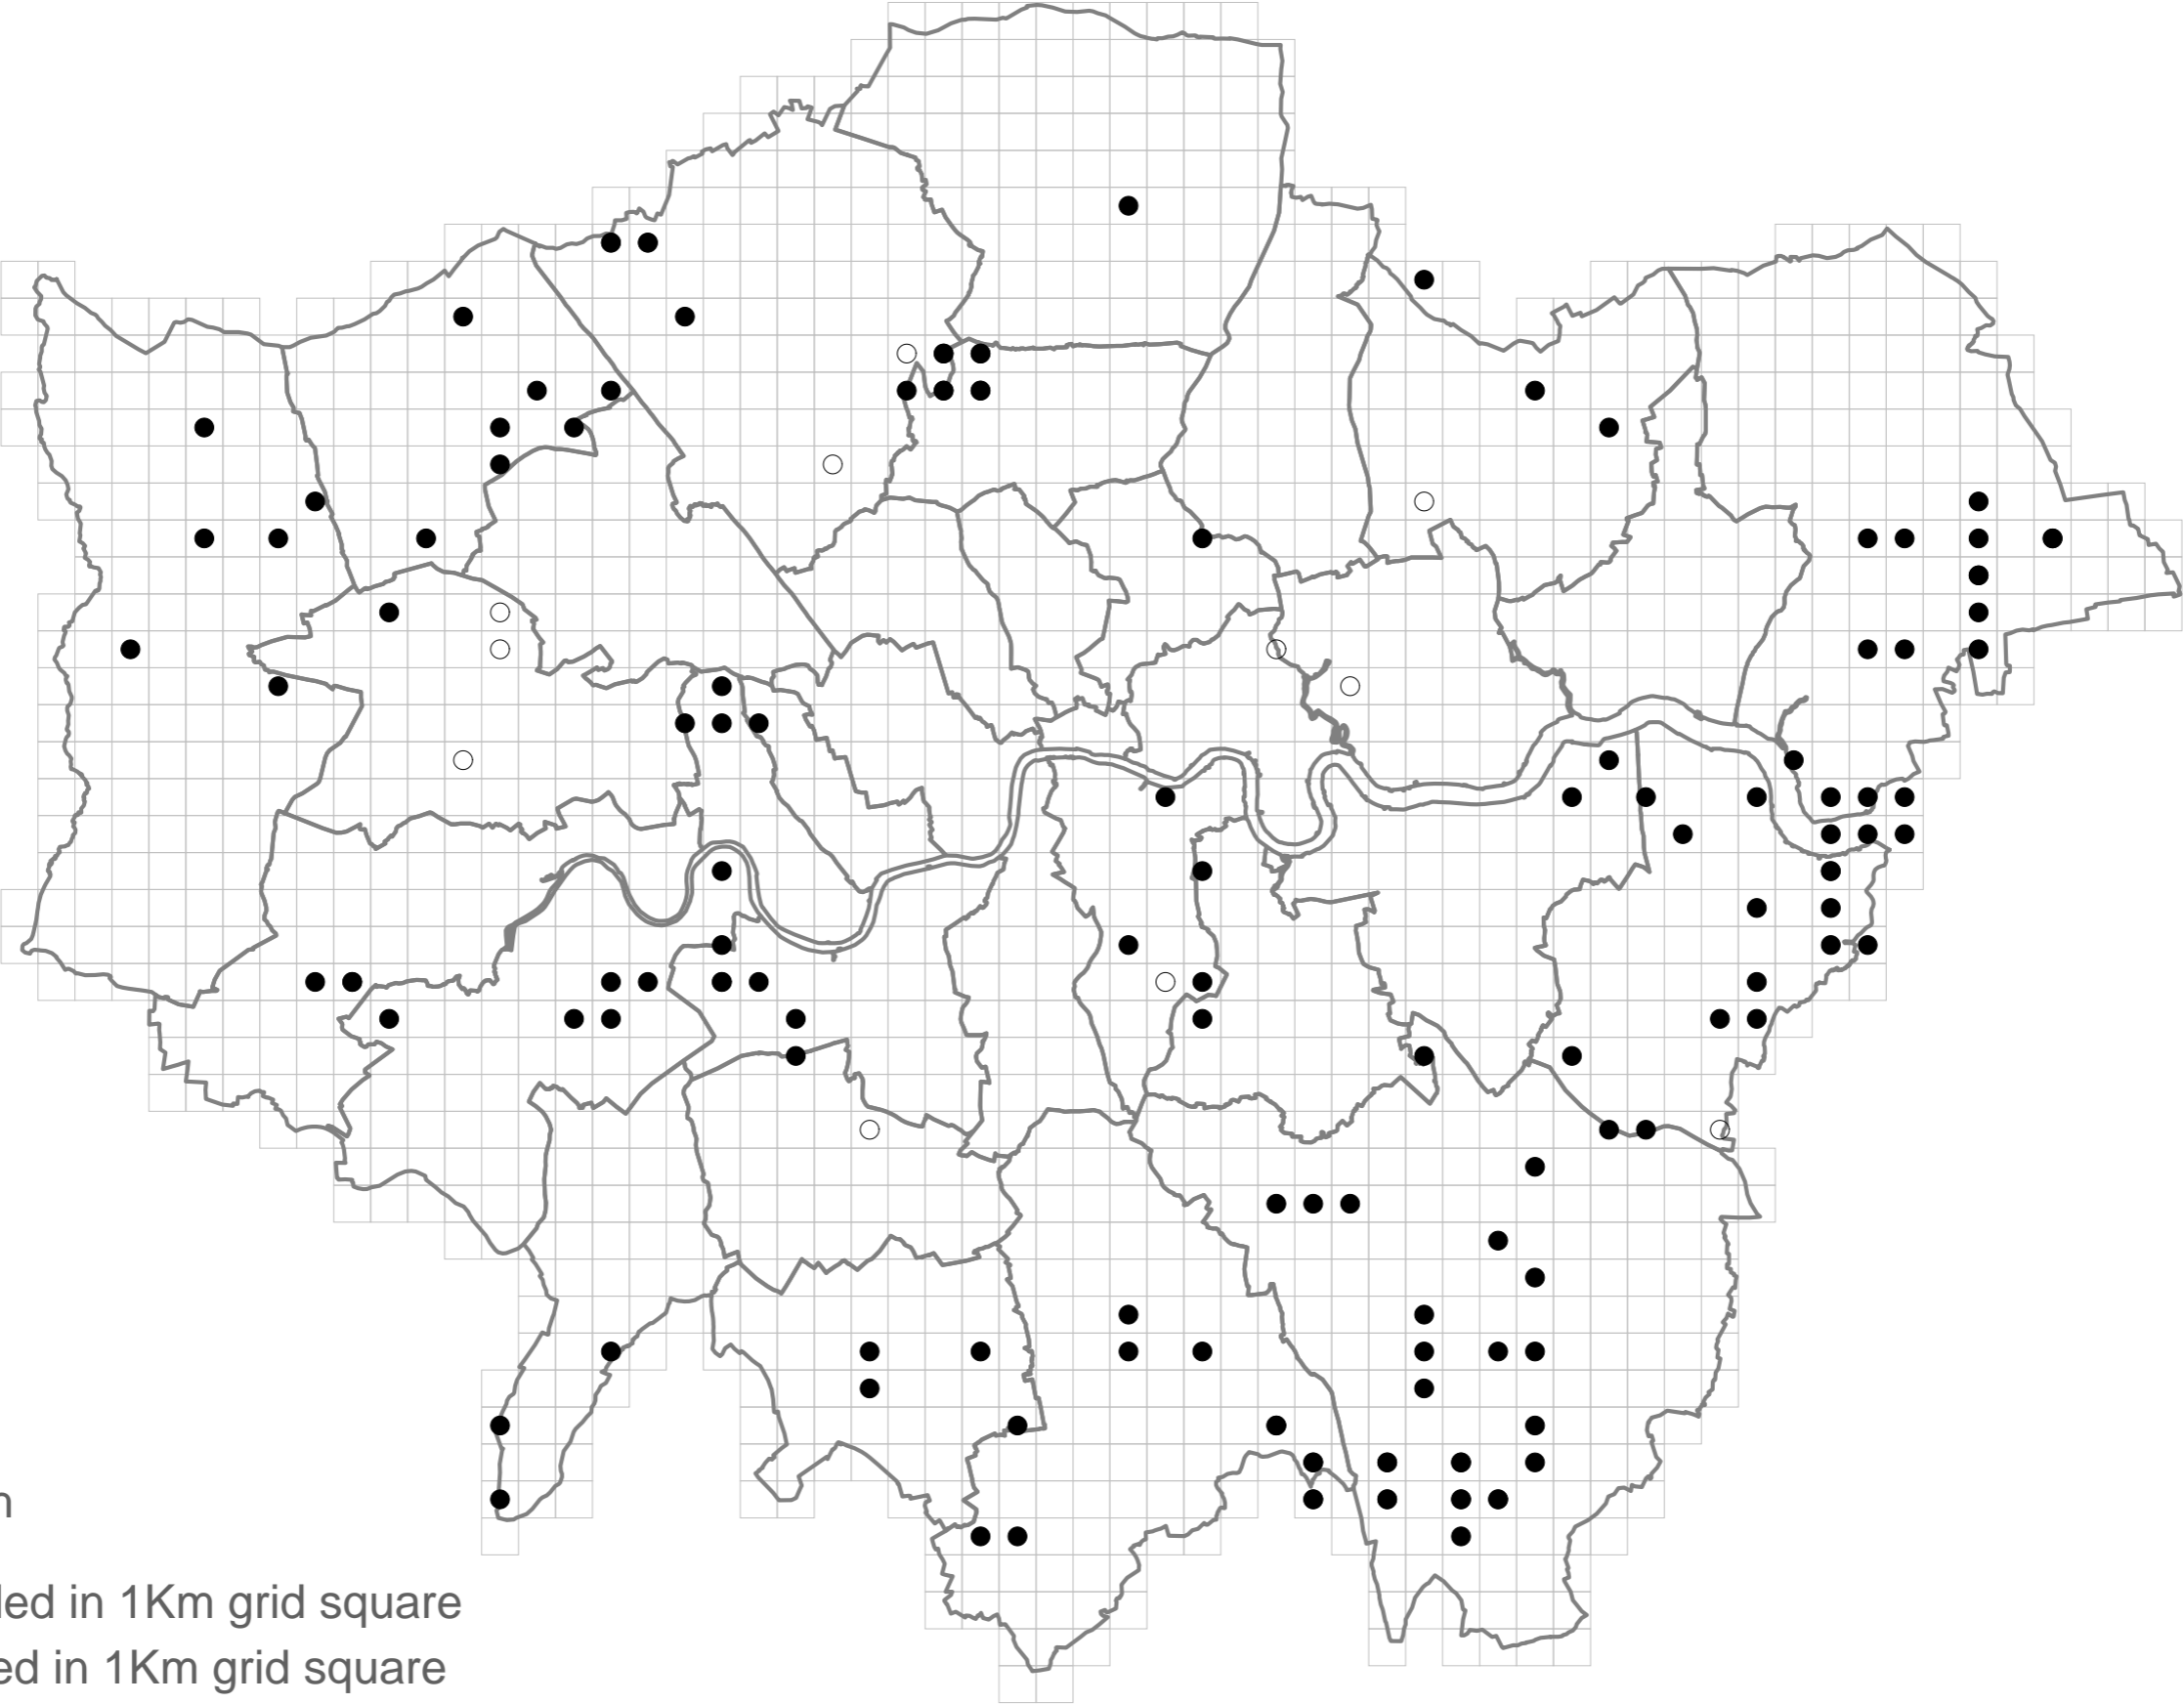

London Common Lizard Atlas

Connecting London's Amphibian & Reptile Environments (CLARE) Project

□ London borough

- Presence recorded in 1Km grid square
- Absence recorded in 1Km grid square